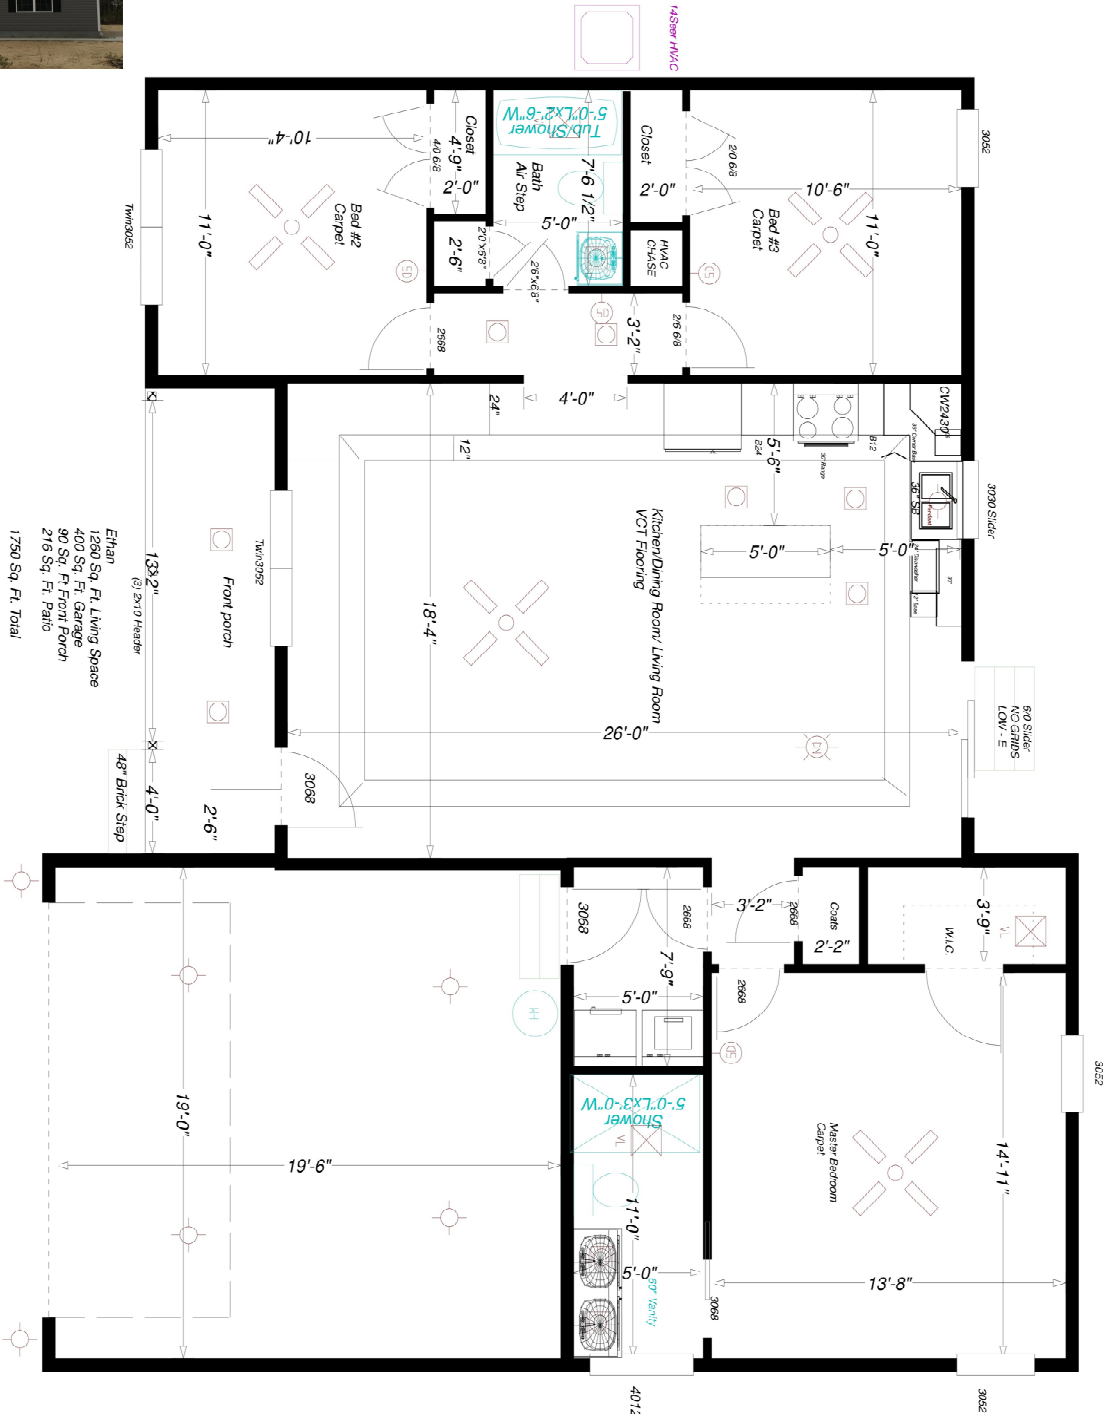

Plan #139
1260 Sq. Ft

The Ethan

JBSBuildsForLess.com