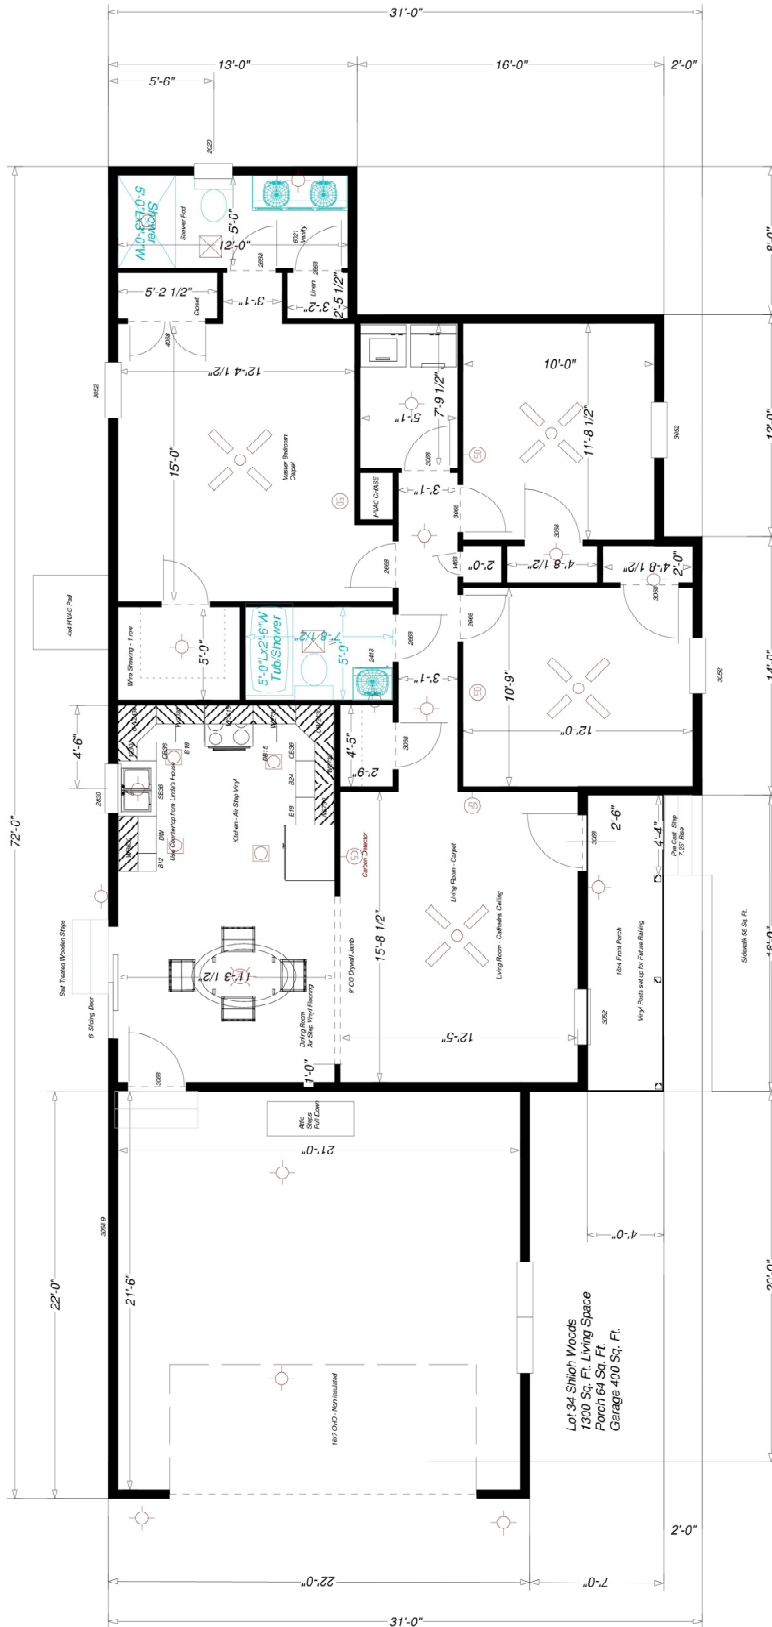

The Gabe #143

1300 Sq. Ft.

Rev 03.01.2018

JBSBuildsForLess.com